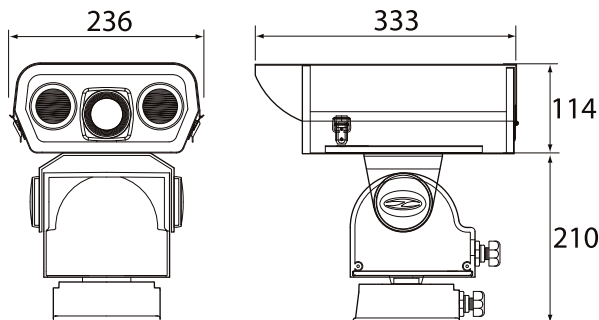

### 외관도 (OUTWARD DRAWINGS)

### 제원 및 특성 (SPECIFICATIONS)

RATING		VALUE
HOUSING	MATERIAL	Stainless Steel / 1.0t
	WINDOW	Lexan Poly-carbonate / 5t
LIGHTS	LED LAMPS	SWL-60 Series / G,S,R
	DISTANCE	About 50~100m
P/T DRIVER	SPEED	1.0° ~ 30° / Sec
	ANGLE	Pan : 355° / Tilt : +40~80°
	RECEIVER	Built In / ORX-1000
	TRANSCIVER	Built In / TPT-6000
PHYSICAL	FULL POWER	DC12V / Max 60W
	WEIGHT	8.5Kg
	OP. Temp	-20 ~ +60 °C / Rh85%
	DIMENSION	236(W) x 324(H) x 333(D)