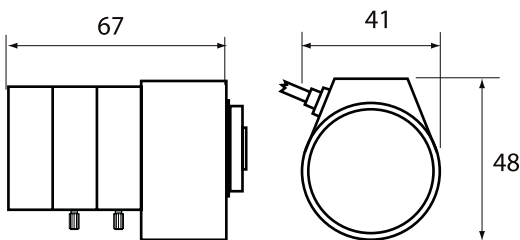

외관도 (OUTWARD DRAWINGS)

제원 및 특성 (SPECIFICATIONS)

RATING		VALUE
IMAGE FORMAT		1/3"
MOUNT		CS-Mount
FOCAL LENGHT		5~50mm
APERTURE RANGE		F 1.6
ANGLE OF VIEW	WIDE	57° at 5mm
	TELE	8° at 50mm
OPERATING	IRIS	DC Auto Iris
	FOCUS	Manual
	ZOOM	Manual
WEIGHT		0.147Kg
OP.Temp		-10℃ ~ +50℃
DIMENSION		41(W)x48(H)x67(D)